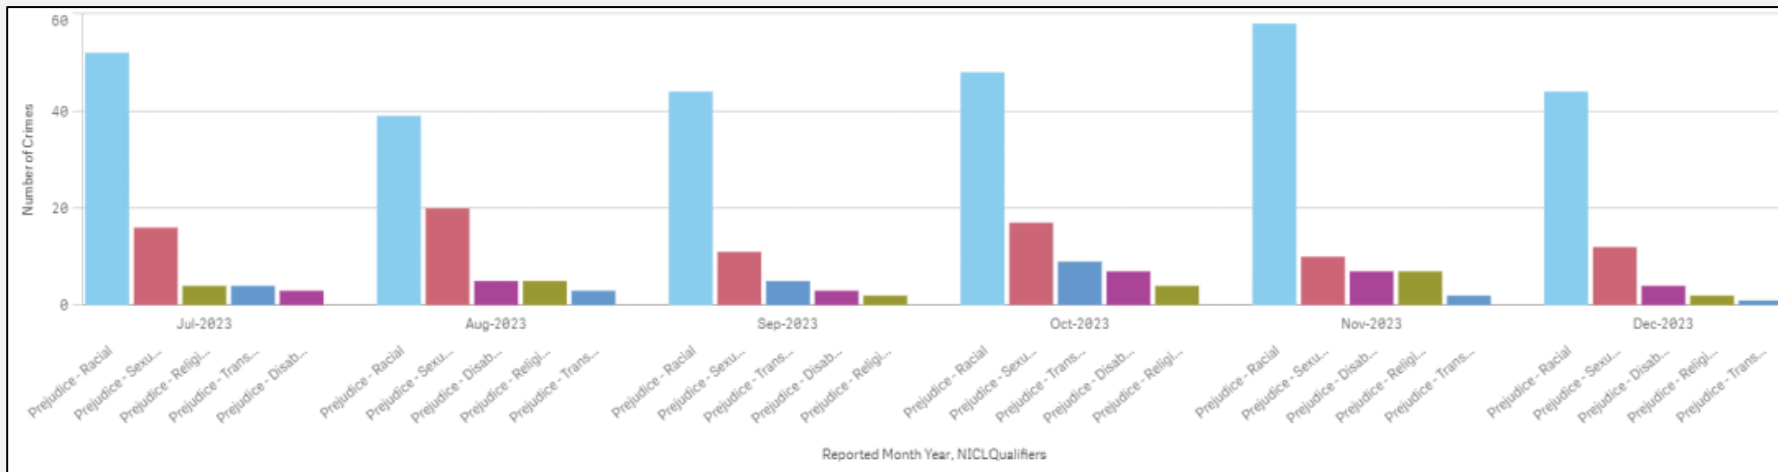

Performance – Hate Crime Overview

Force

Monthly hate crime volumes remain within nominal bounds with no exception. Year on year trend

Data is reporting increases in Transgender and Sexual Orientation related hate which follows National trends.

Data from the victim satisfaction survey reports that Hate Crime victims have an 84.5% overall satisfaction rate with the service they receive from Wiltshire Police (data currently only available to March 2023).

Force Hate Crime (6 months to December 2023)

Amesbury Area

	Number of Crimes	Change (number)	Change (%)
Total	39	9	30.0%
Prejudice – Racial	27	7	35.0%
Prejudice – Sexual orientation	7	3	75.0%
Prejudice - Disability	3	-3	-50.0%
Prejudice - Religion	-	-	-
Prejudice - Transgender	3	3	-

Year on year comparison January 2023 to December 2023 (note: an individual crime can be tagged with more than one prejudice type e.g. sexual orientation & transgender)